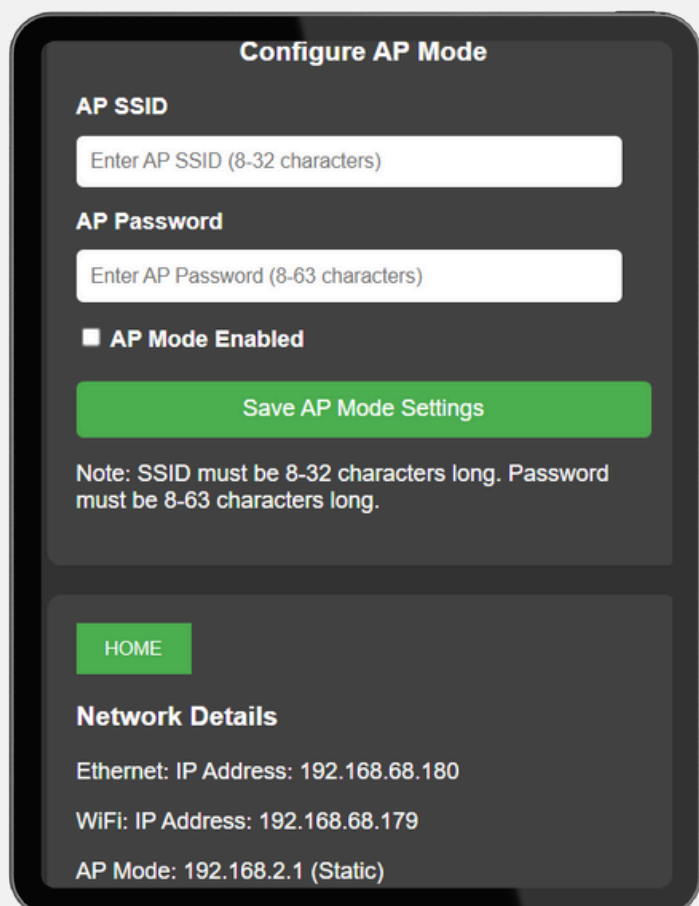

EXAMPLES OF SETTINGS DASHBOARD