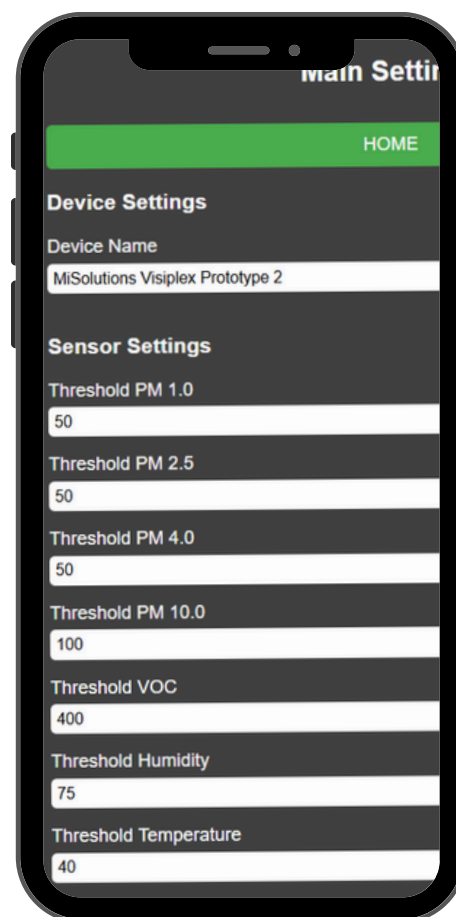

EXAMPLES OF SETTINGS DASHBOARD