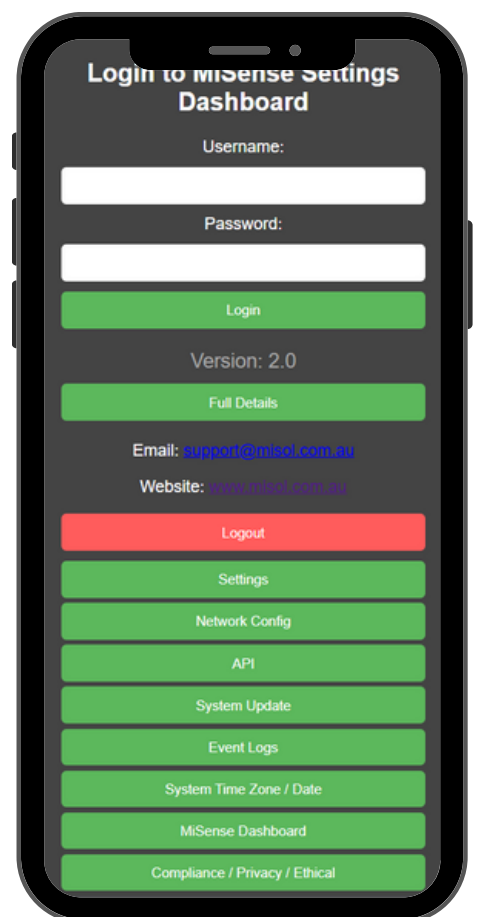

## EXAMPLES OF SETTINGS DASHBOARD

www.misol.com.au