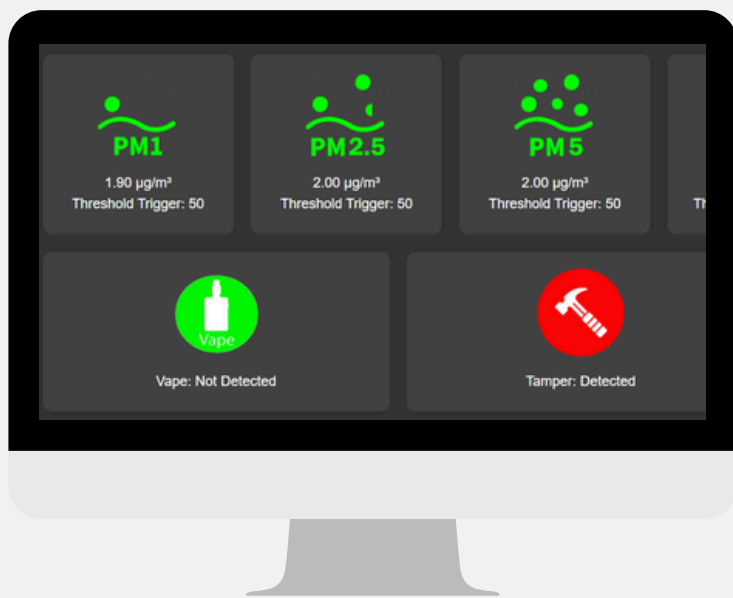

EXAMPLES OF SETTINGS DASHBOARD