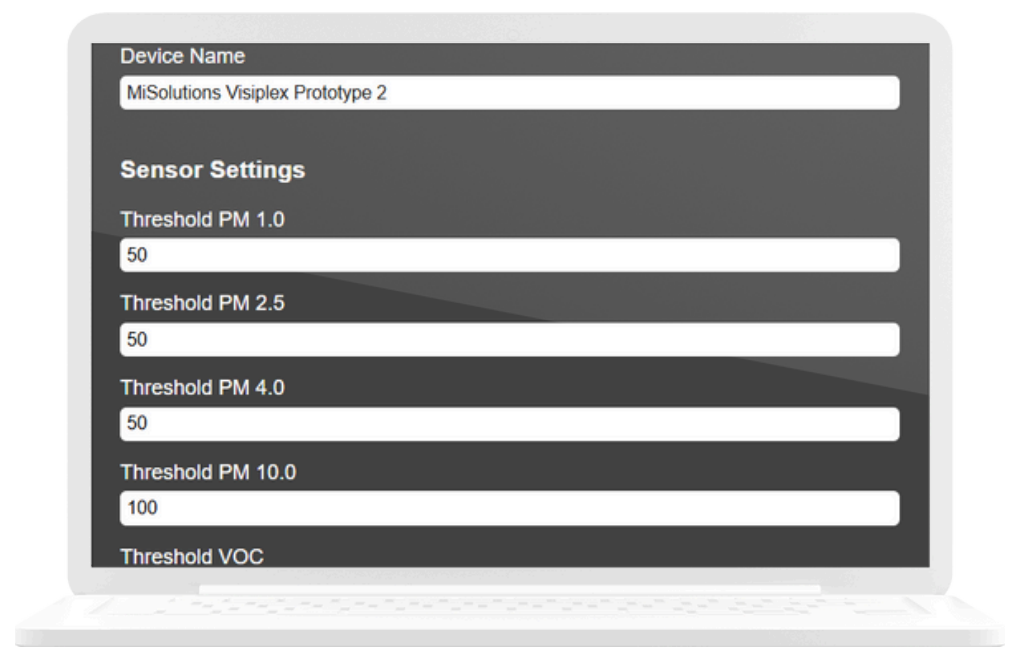

EXAMPLES OF SETTINGS DASHBOARD